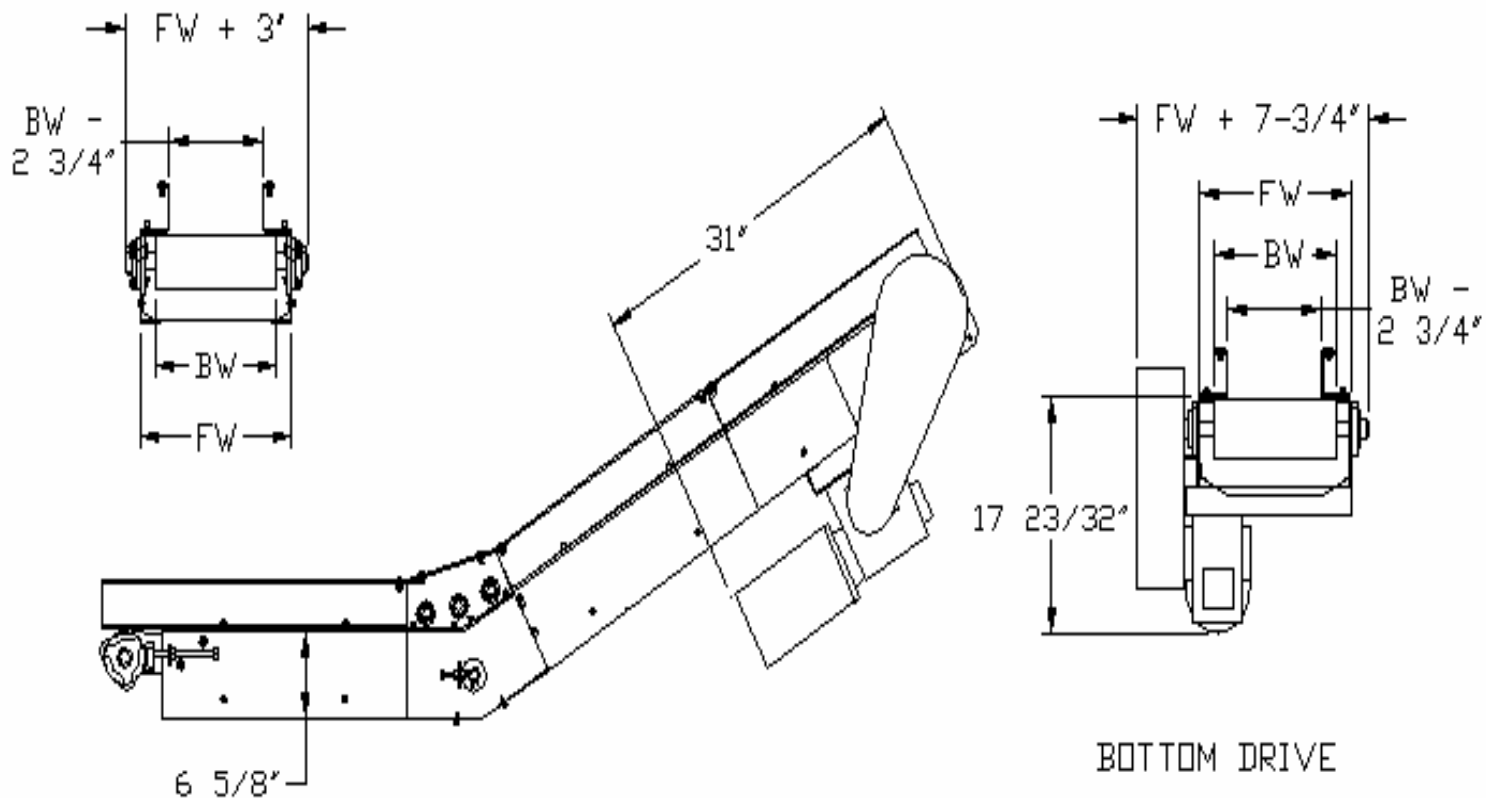

## BOTTOM MOUNTED DRIVE

### STANDARD DUTY HORIZONTAL-TO-INCLINE PARTS and BULK MATERIAL HANDLING CONVEYOR

A conveyor offering both horizontal and incline capabilities for use in parts handling/separator applications and for bulk products like sludge, scrap or nuts, bolts or washers. Its mobile and features a low profile infeed for easy placement under existing machines.